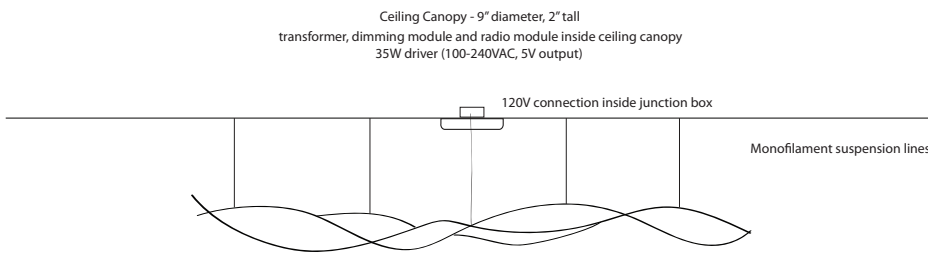

Ceiling Canopy with Radio Dimmer Wiring