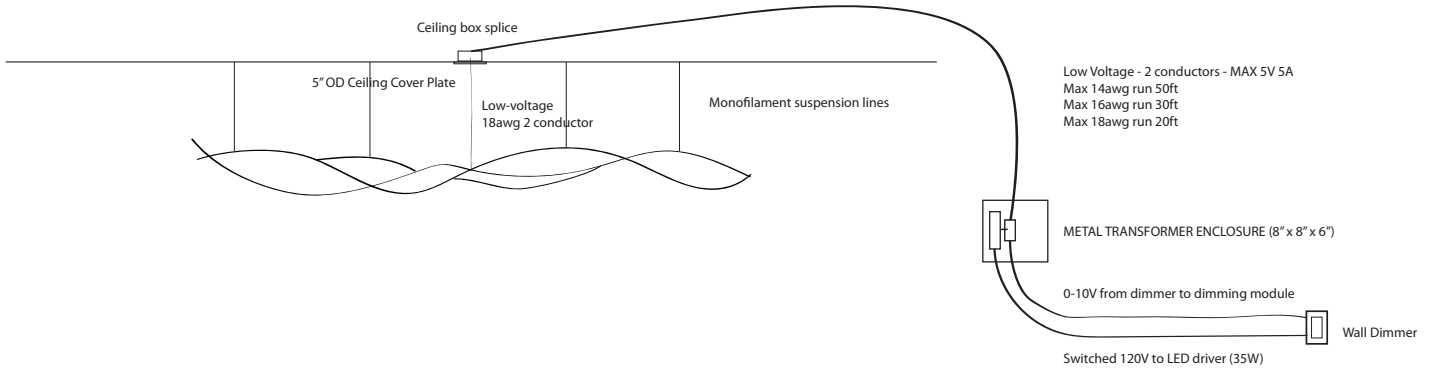

*The same artwork shown at night*

*Flying Carpet - Custom Elliptical Shape - Warm White - 80" x 84" x 10"*

*Shaped to match an original Steinway grand piano below*

Remote Transformer Wiring

**RECOMMENDED DIMMERS:**