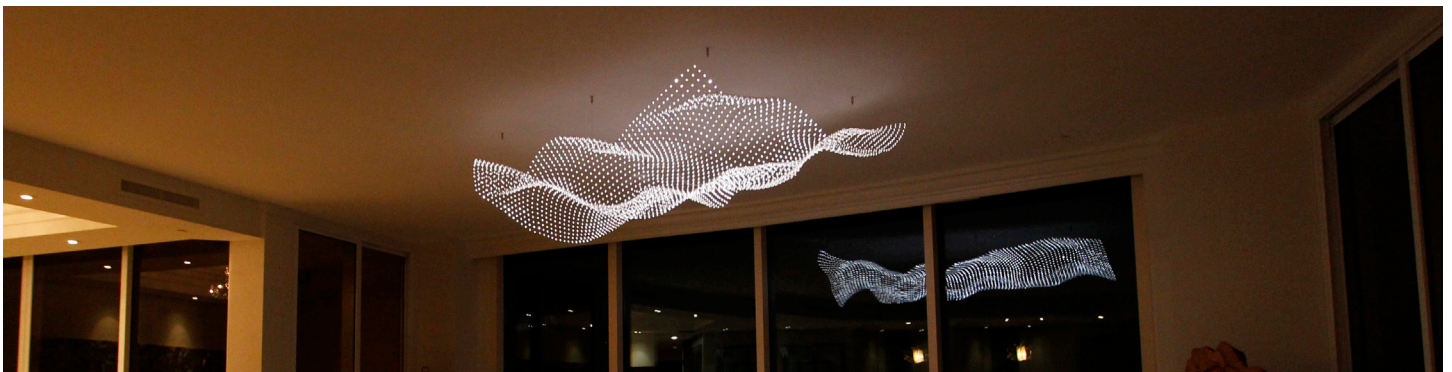

The same artwork shown at night